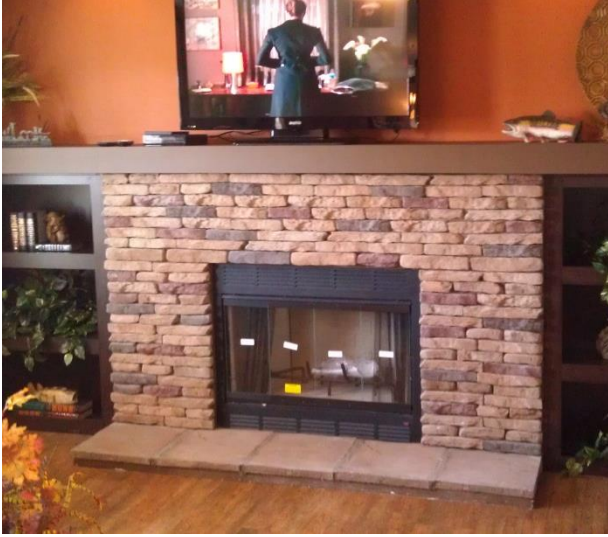

Classic Surrounds LLC

Stone Surrounds

Wood Surrounds

2610 14th Ave East
Cordele Ga. 31015
229-271-6580

www.classicsurrounds.com

email: wfarmer@classicsurrounds.com